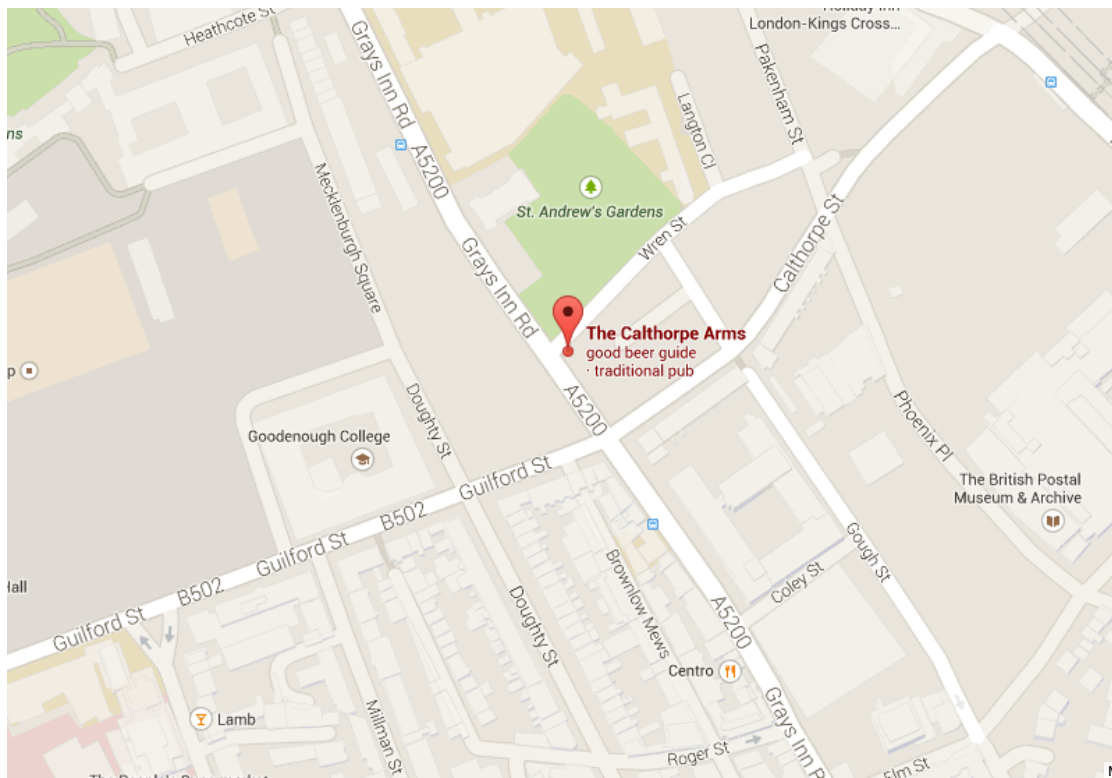

The Calthorpe Arms

252 Grays Inn Road, LONDON WC1X 8JR
(Thursdays 15 October & 12 November 2015)

Location maps