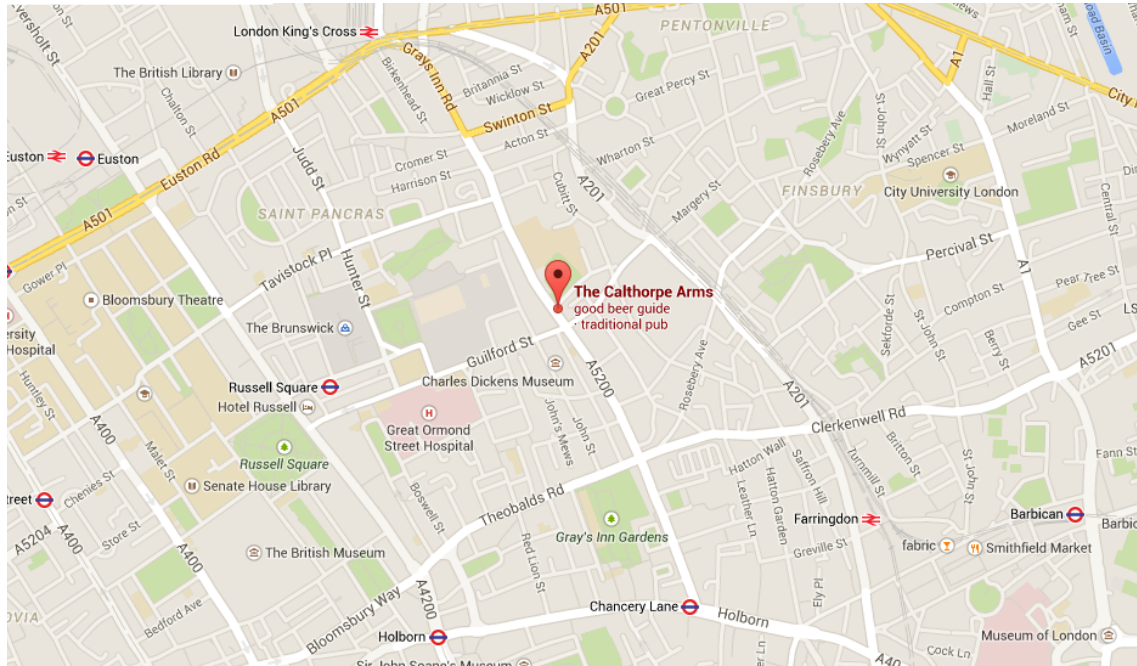

The Calthorpe Arms

252 Grays Inn Road, LONDON WC1X 8JR
(Thursdays 15 October & 12 November 2015)

Location maps